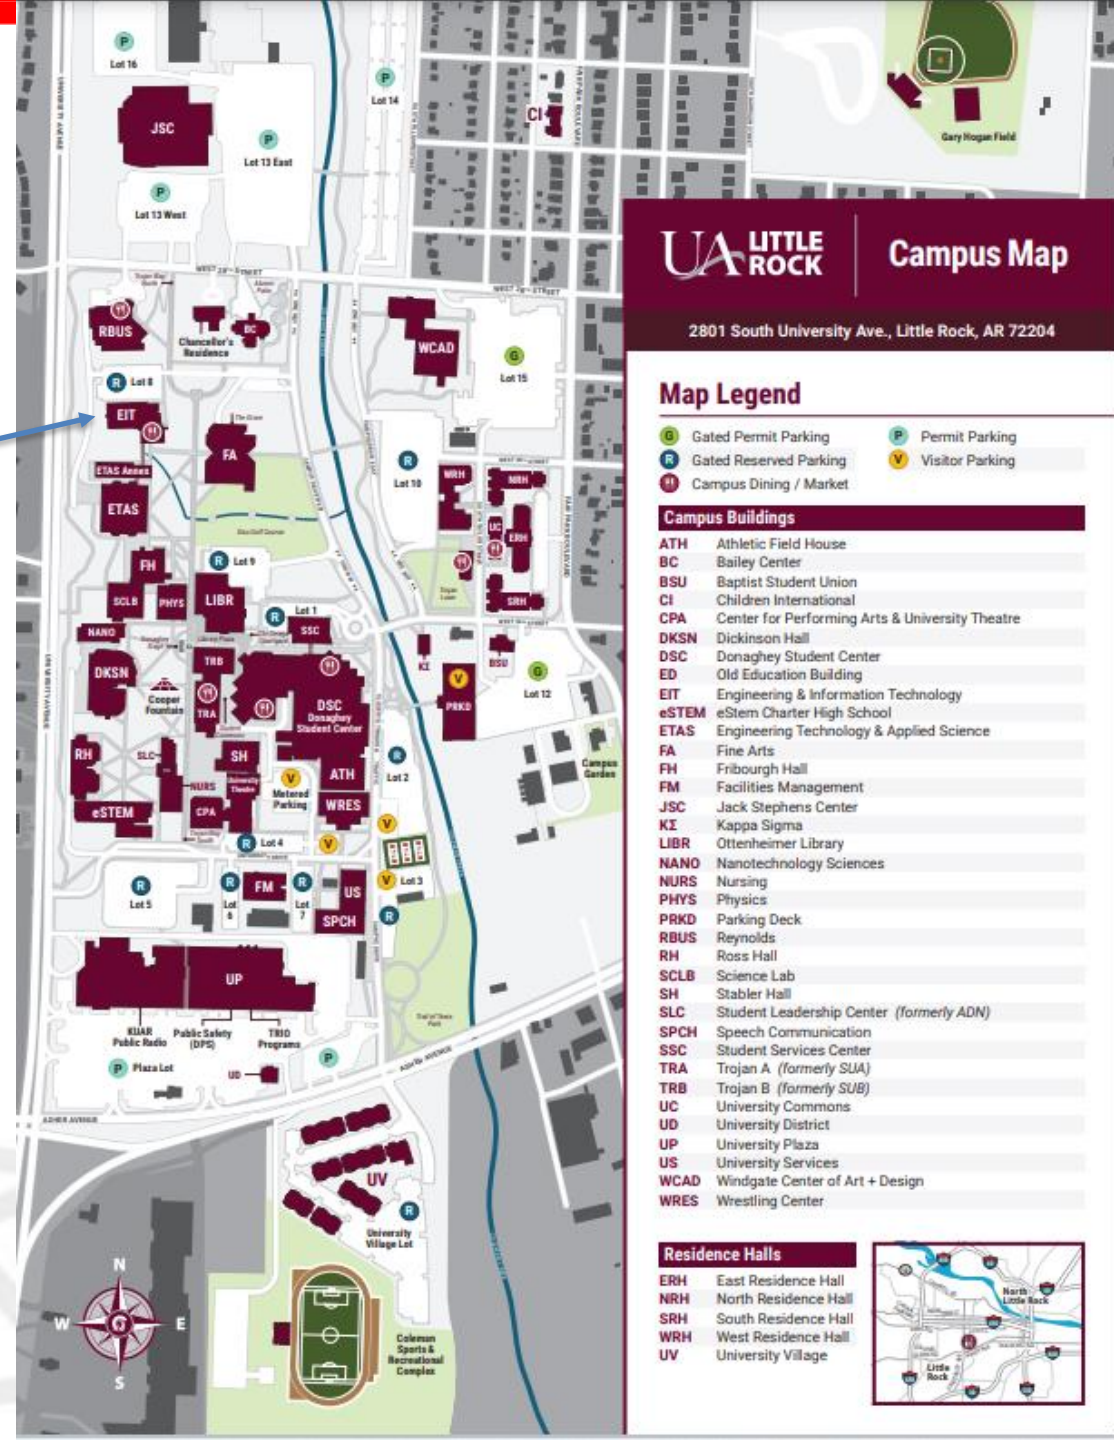

Meeting Space - EIT

University of Arkansas at Little Rock, George W. Donaghey College of Engineering and Information Technology (EIT)

Information Science, 2801 S University Avenue, Little Rock, AR, US 72204

See and download campus maps here:

[Our Campus - Maps & Parking - UA Little Rock](#)

UA LITTLE ROCK Campus Map

2801 South University Ave., Little Rock, AR 72204

Map Legend

- Gated Permit Parking
- Gated Reserved Parking
- Campus Dining / Market
- Permit Parking
- Visitor Parking

- [Clinton National Airport | Bill and Hillary Clinton National Airport Little Rock \(LIT\)](#)
 - UALR is about 20 minutes from LIT by car
 - Rock Region Metro, line 16 bus and is about 40 minutes travel to UALR: stop River Cities Travel Center to stop UALR (<https://rrmetro.org/>)
 - By Taxi
 - Use Uber or Lyft apps

Getting to UALR – LIT Connections

Hotels and other accommodations

Nearby Hotels

- 1) Staybridge Suites Medical Center,
1020 S. University Ave, +1 501 406 6590
- 2) Four Points by Sheraton Midtown,
925 S. University Ave, +1 501 664 5020
- 3) Home2 Suites by Hilton Midtown,
2710 S Shackleford Rd, +1 501 588 3000
- 4) Days Inn by Wyndham Medical Center,
901 Fair Park Blvd, +1 501 295 4046
- 5) Guest Inn & Suites Midtown Medical Center,
301 S. University Ave, +1 501 664 6800