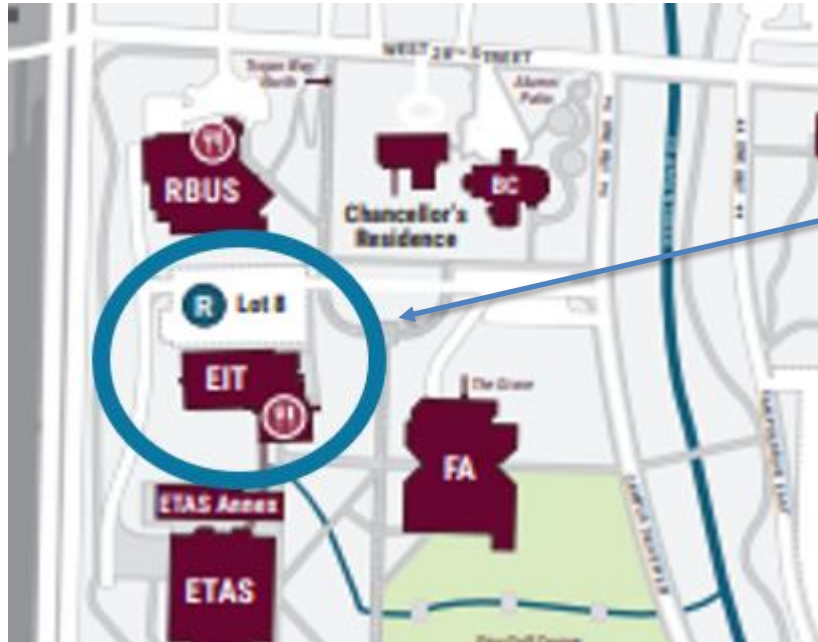

Meeting Space - EIT

University of Arkansas at Little Rock, George W. Donaghey College of Engineering and Information Technology (EIT)

Information Science, 2801 S University Avenue, Little Rock, AR, US 72204

See and download campus maps here:

[Our Campus - Maps & Parking - UA Little Rock](#)

UA LITTLE ROCK Campus Map

2801 South University Ave., Little Rock, AR 72204

Map Legend

- Gated Permit Parking
- Gated Reserved Parking
- Campus Dining / Market
- Permit Parking
- Visitor Parking

Getting to UALR

**University of Arkansas at Little Rock,
George W. Donaghey College of Engineering and
Information Technology, EIT Building,
2801 South University Little Rock, AR, 72204**

Nearest Airport

Getting to UALR – LIT Connections

Hotels and other accommodations

Nearby Hotels

- 1) Staybridge Suites Medical Center,
1020 S. University Ave, +1 501 406 6590
- 2) Four Points by Sheraton Midtown,
925 S. University Ave, +1 501 664 5020
- 3) Home2 Suites by Hilton Midtown,
2710 S Shackleford Rd, +1 501 588 3000
- 4) Days Inn by Wyndham Medical Center,
901 Fair Park Blvd, +1 501 295 4046
- 5) Guest Inn & Suites Midtown Medical Center,
301 S. University Ave, +1 501 664 6800