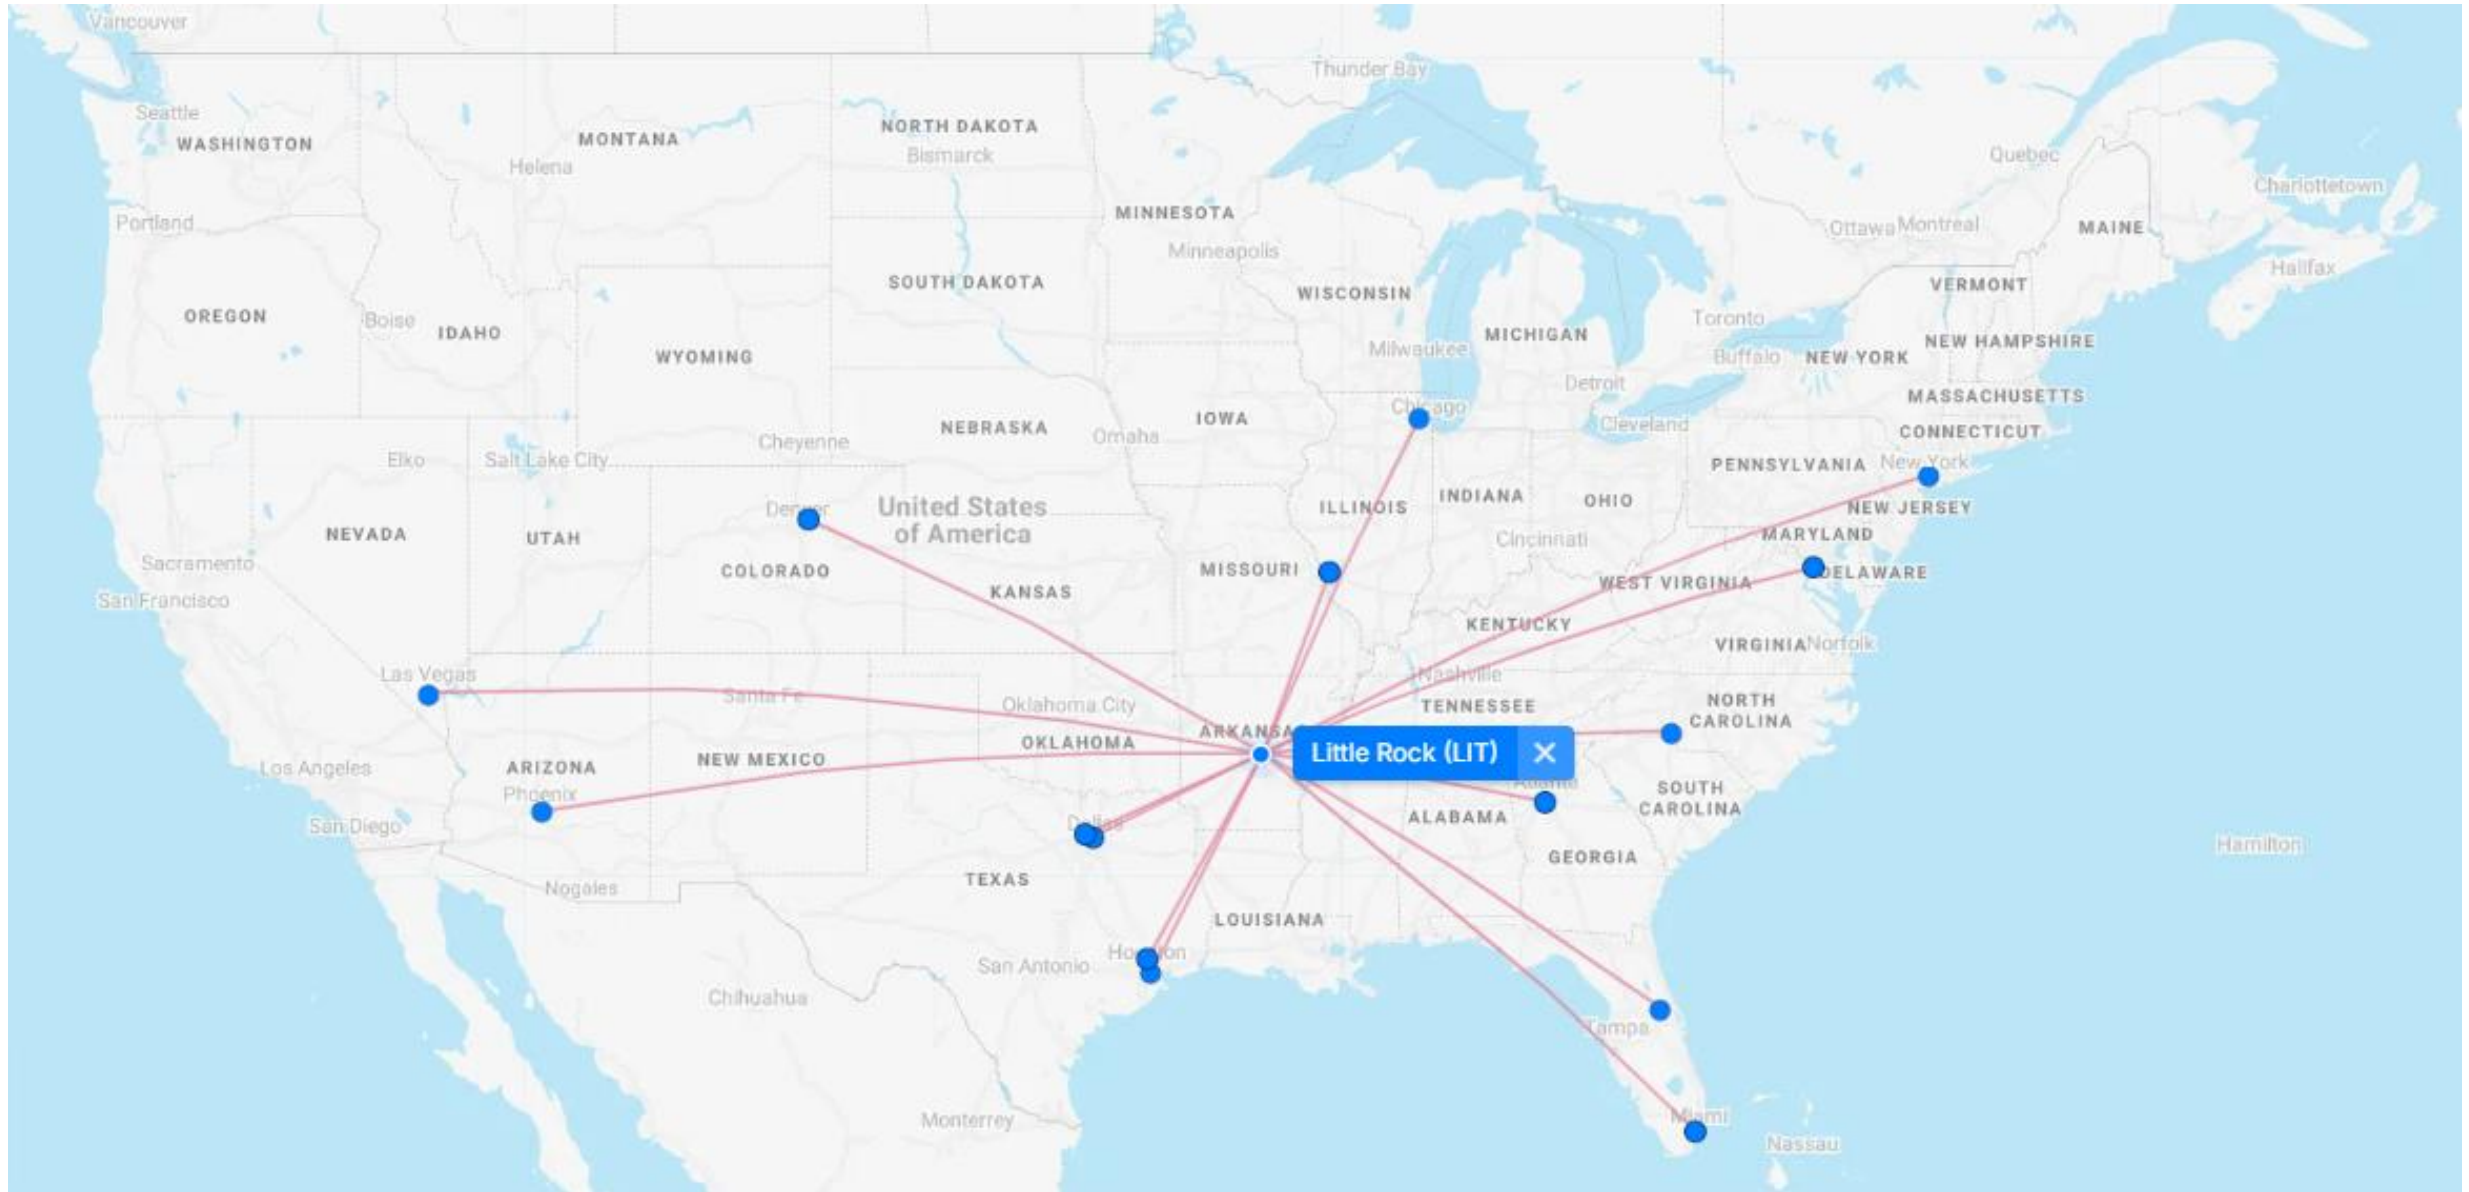

Getting to UALR – LIT Connections